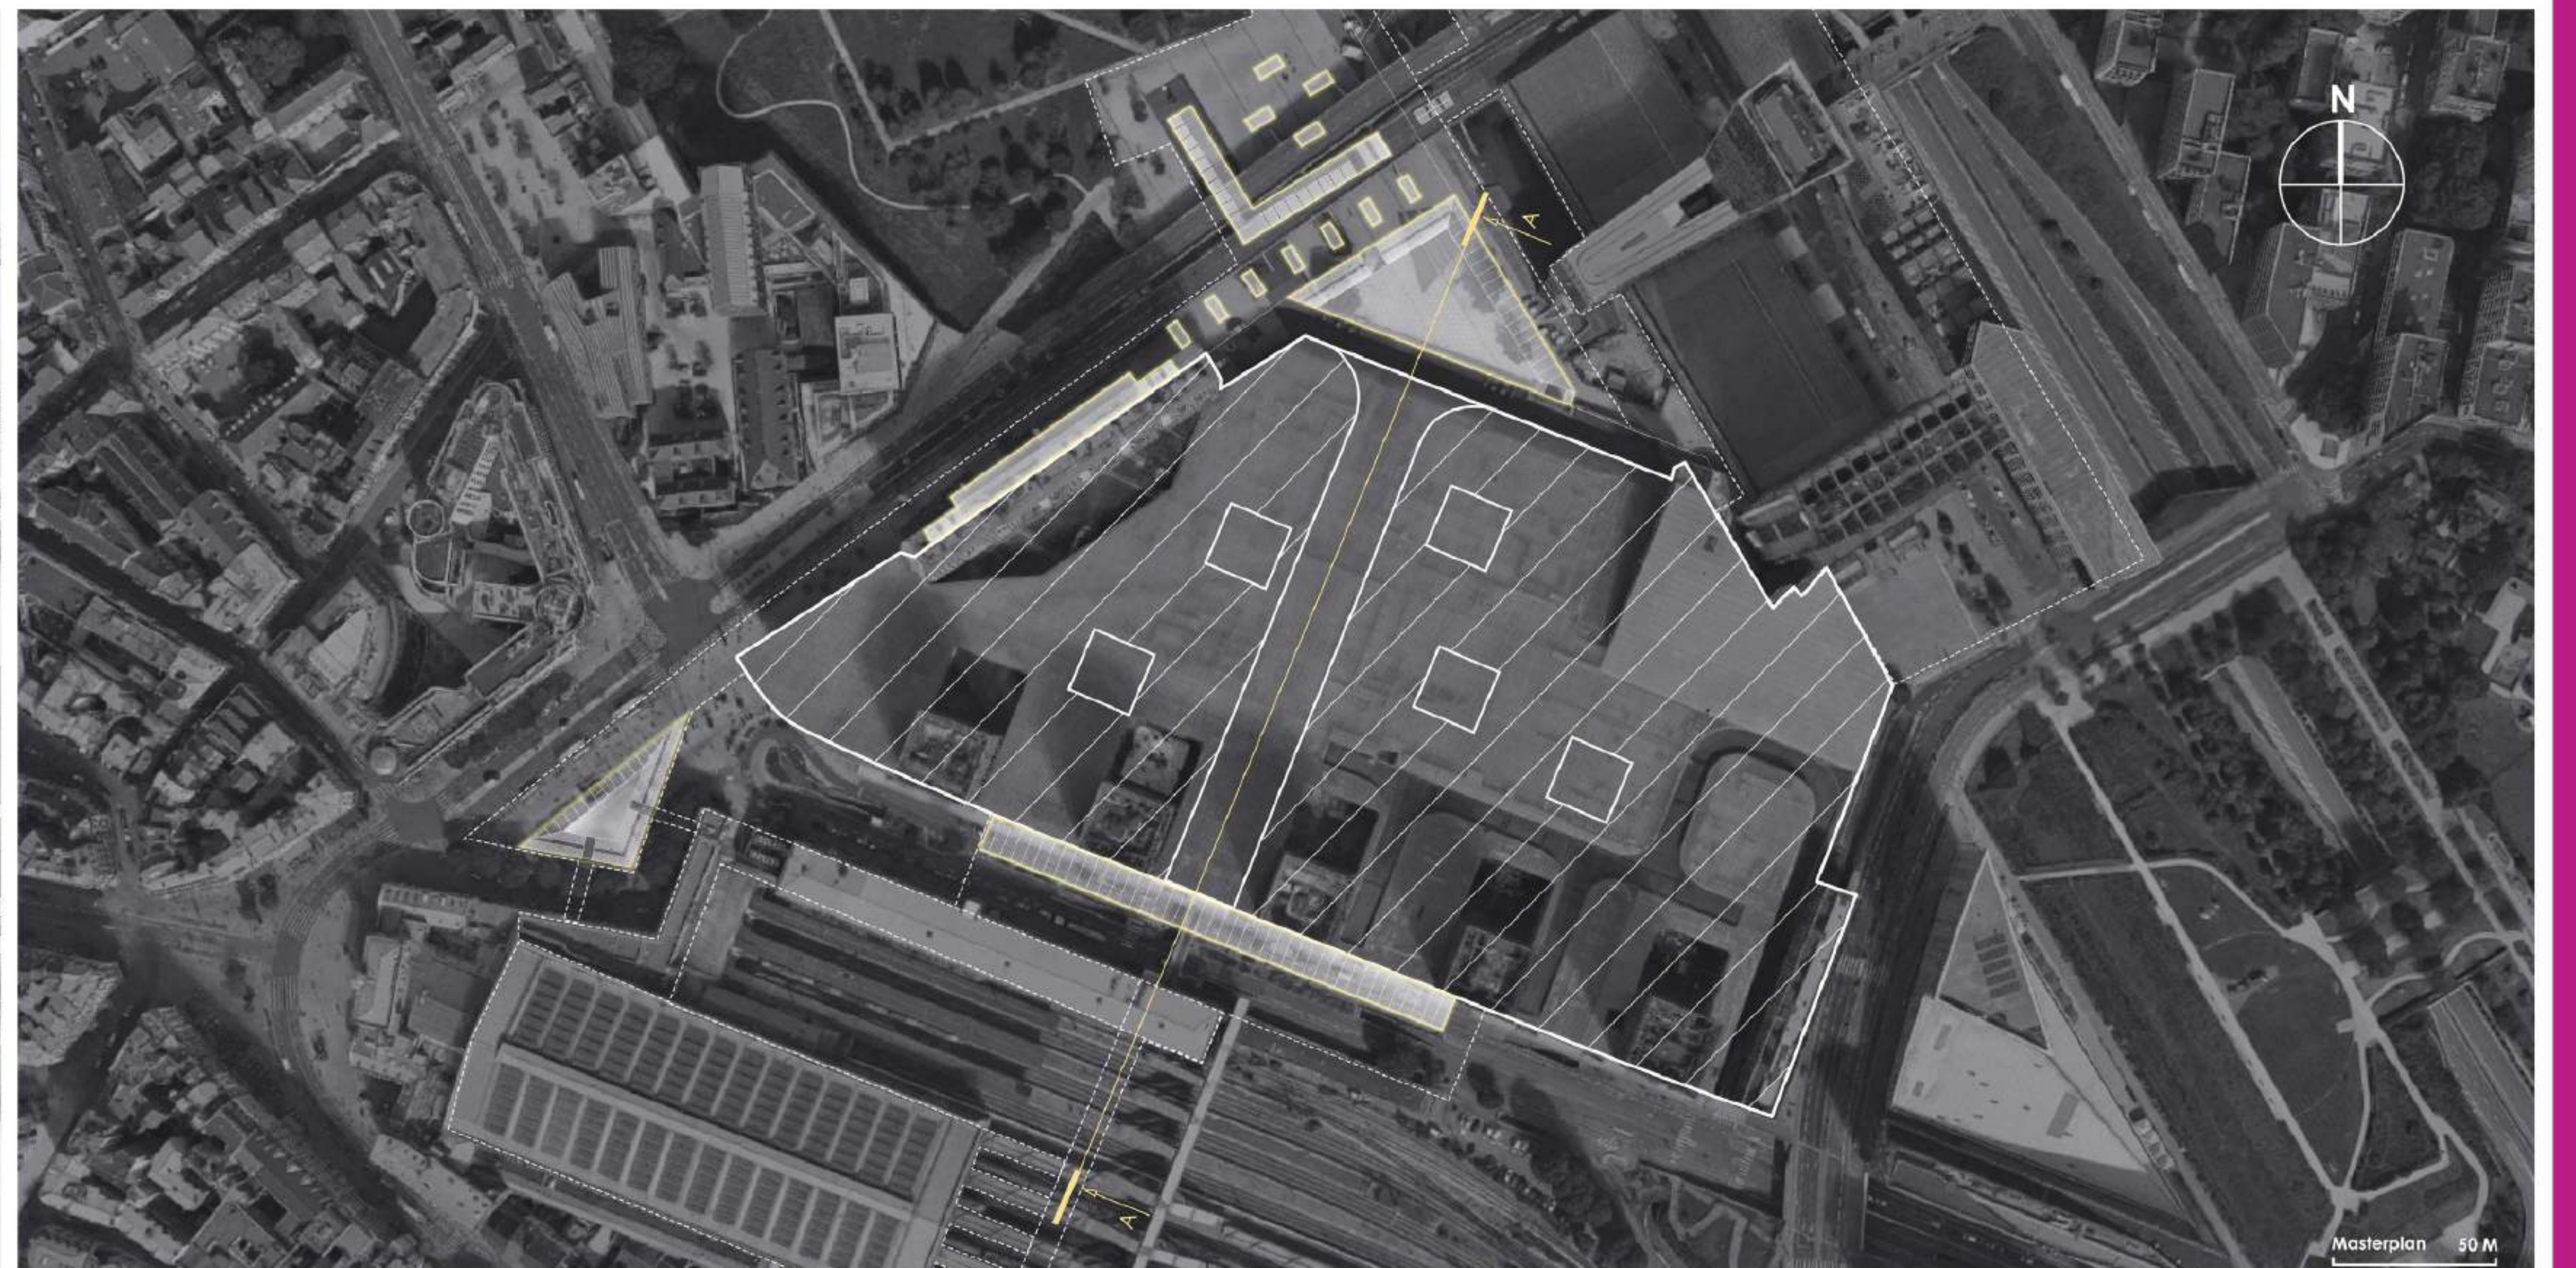

EURALILLE LIGHT CONNECTION

Team: abecd8db6a

Section A-A M 1:500

02