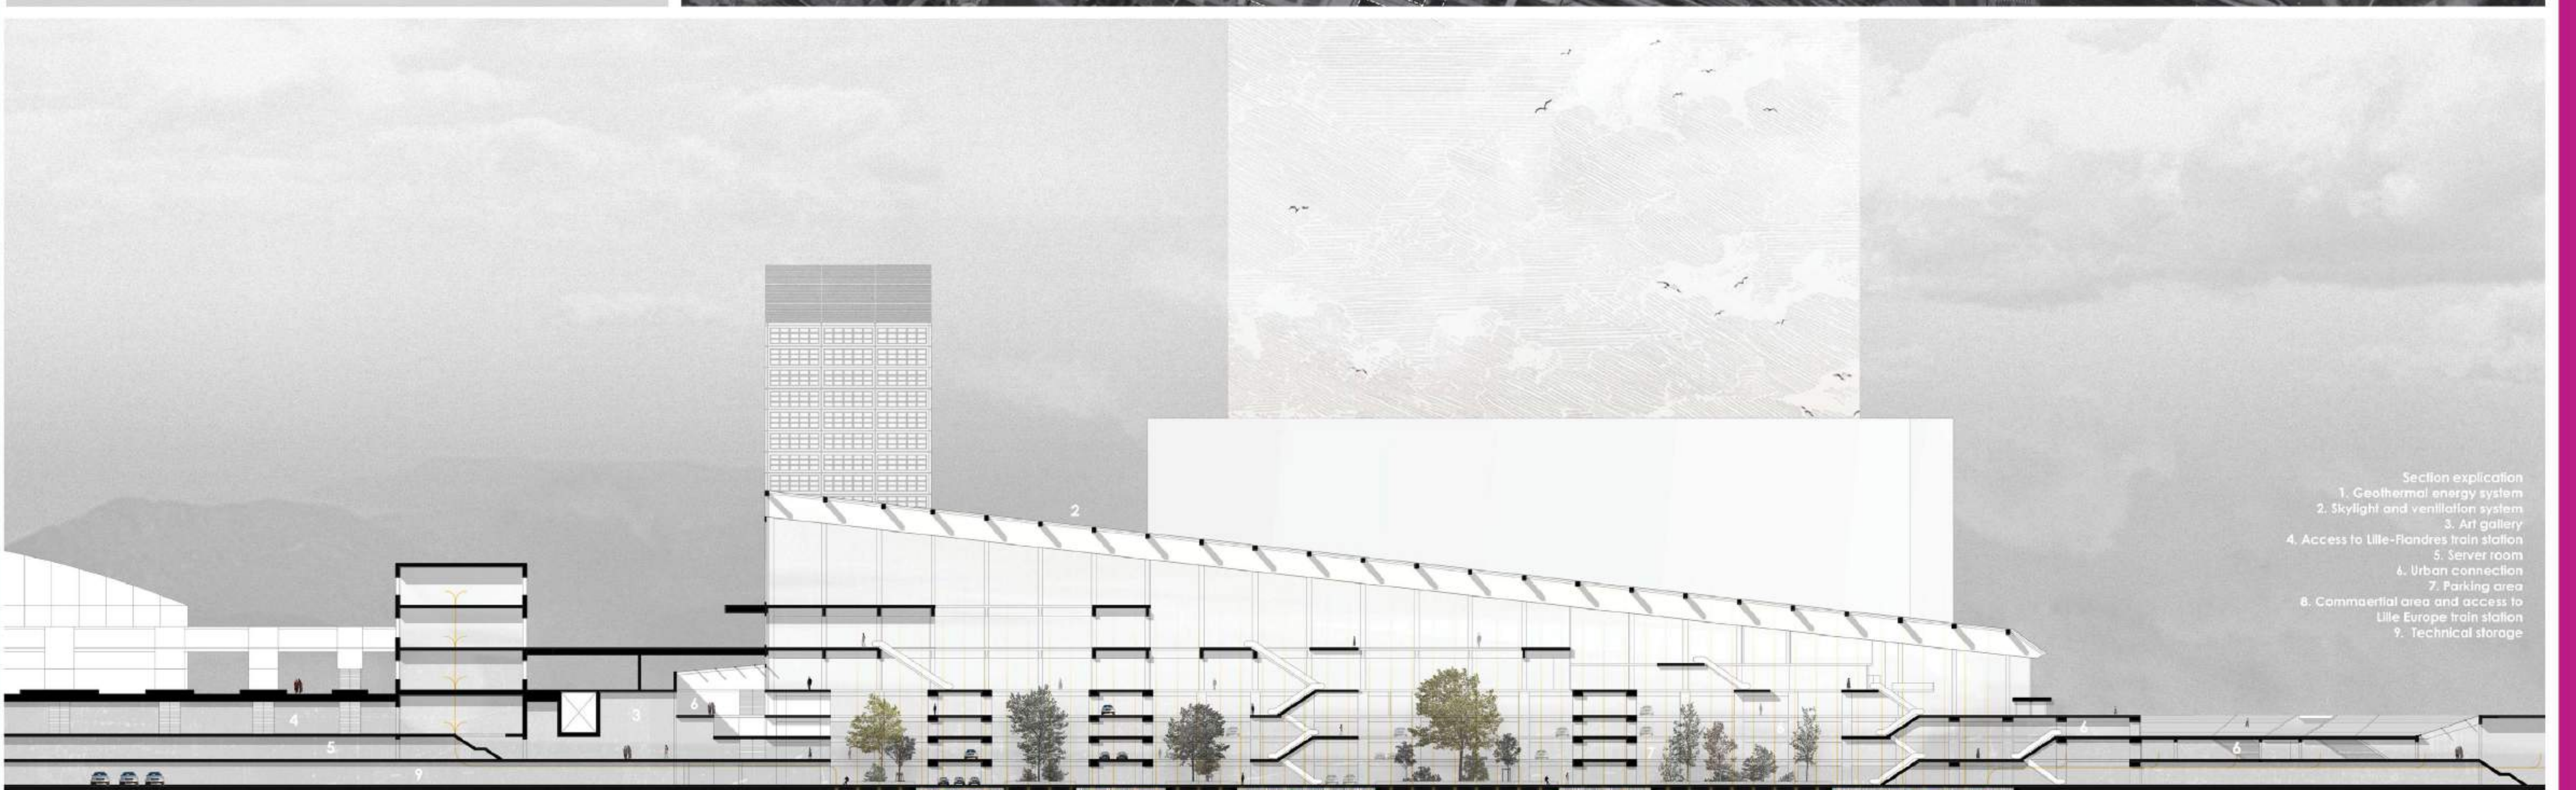

EURALILLE LIGHT CONNECTION

Team: abecd8db6a

Section A-A M 1:500

02