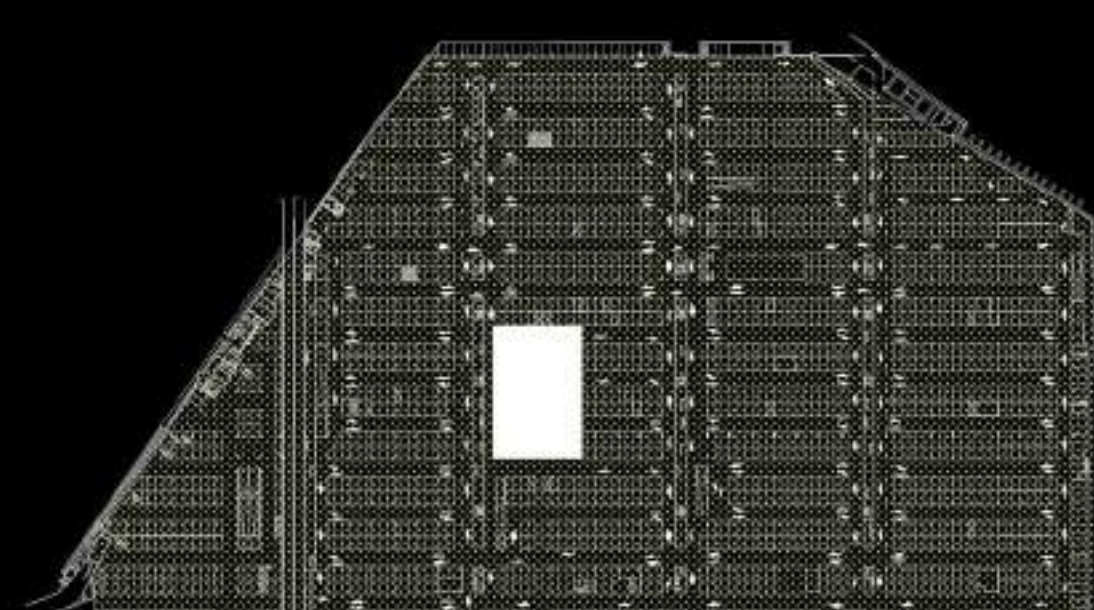

Underground 02
Agriculture