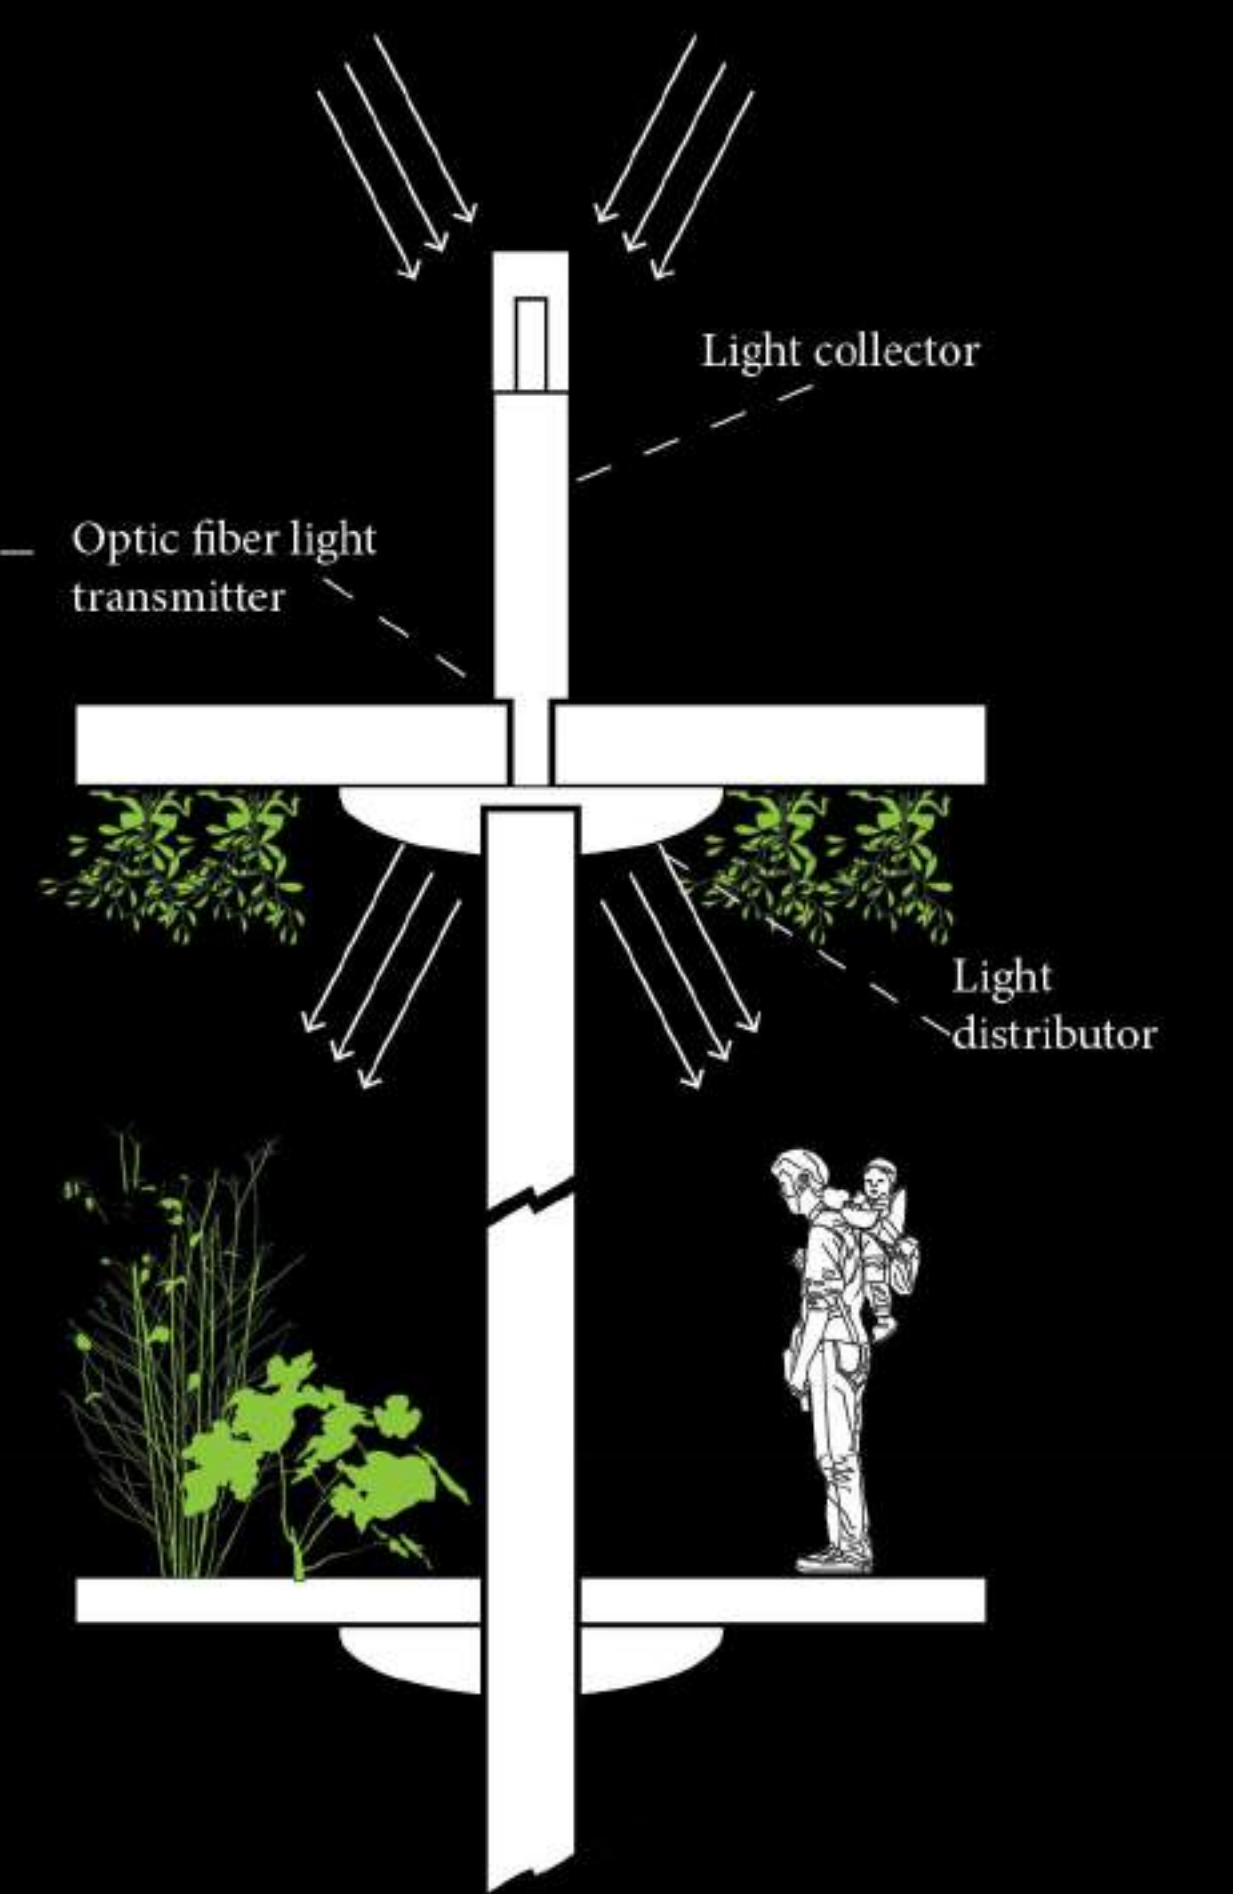

LIGHT CAPTURING SYSTEM

Light is the most important element that gives life to space and all creatures, as well as for human. These LIGHTSABERS can fulfill those qualities, giving a new life to the underused underground spaces.