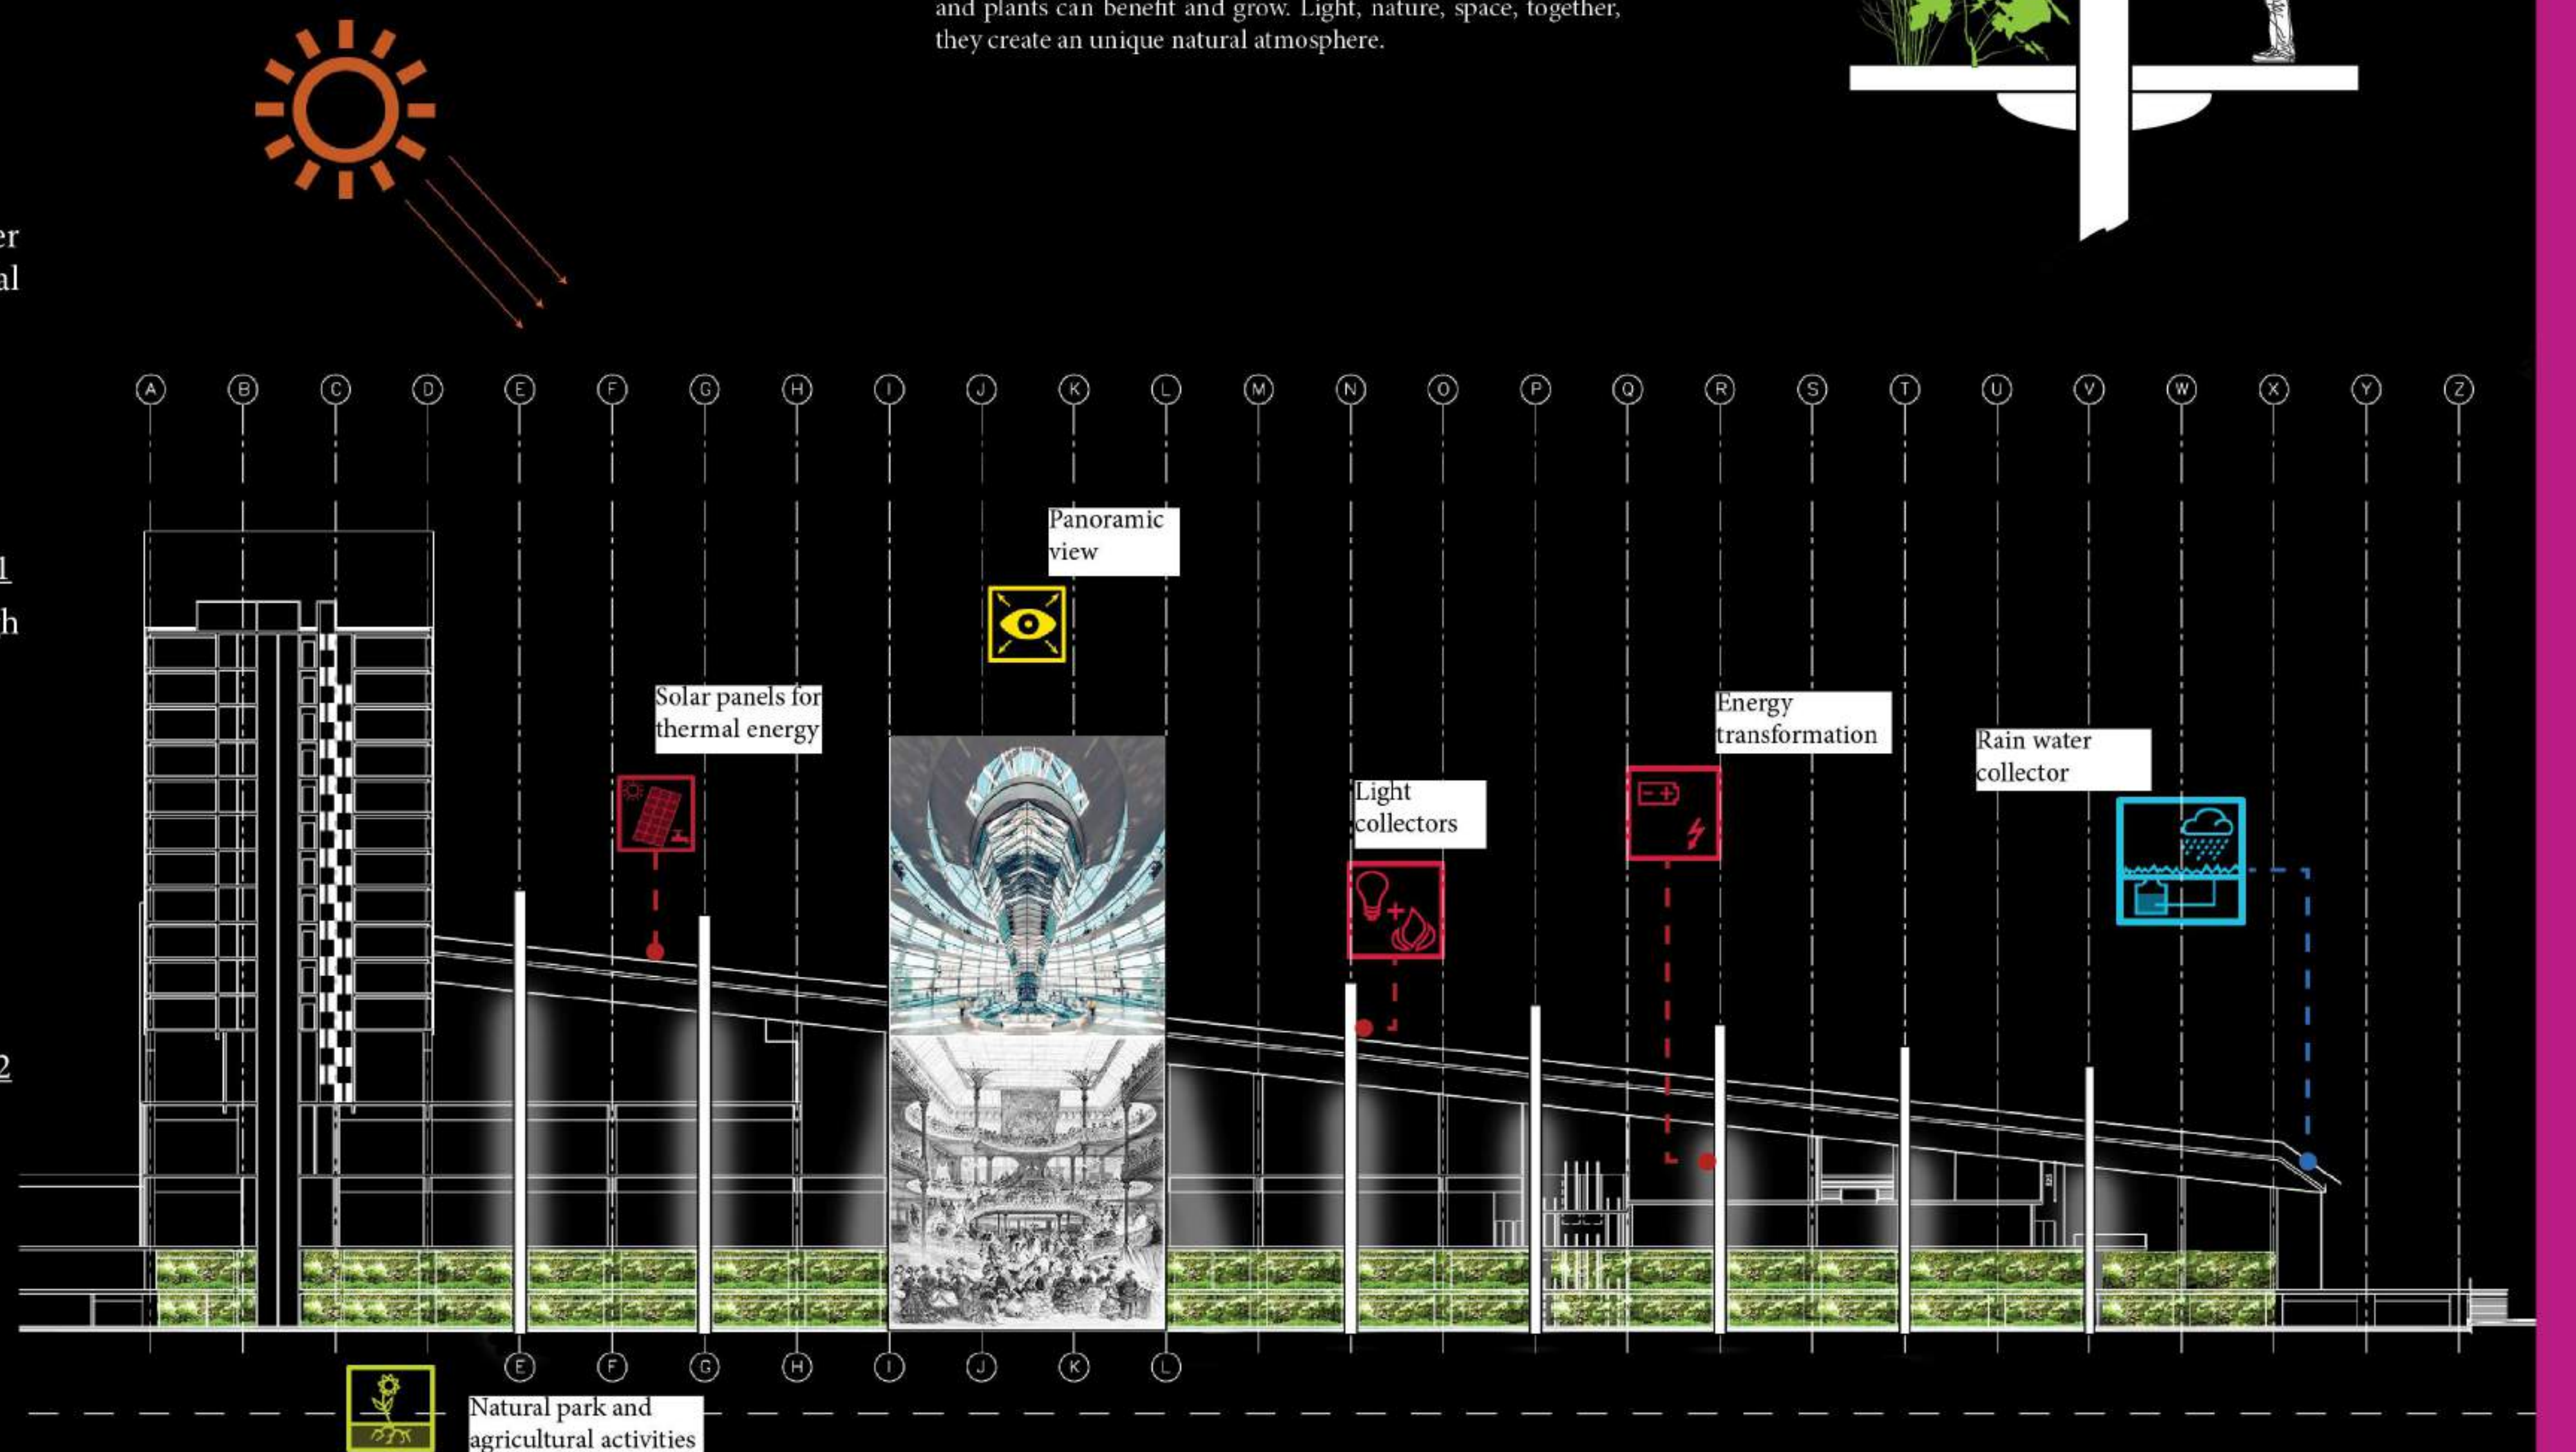

Ground level
Shopping center
and commercial
activities

Underground 01
Drive through
natural park

Underground 02
Agriculture